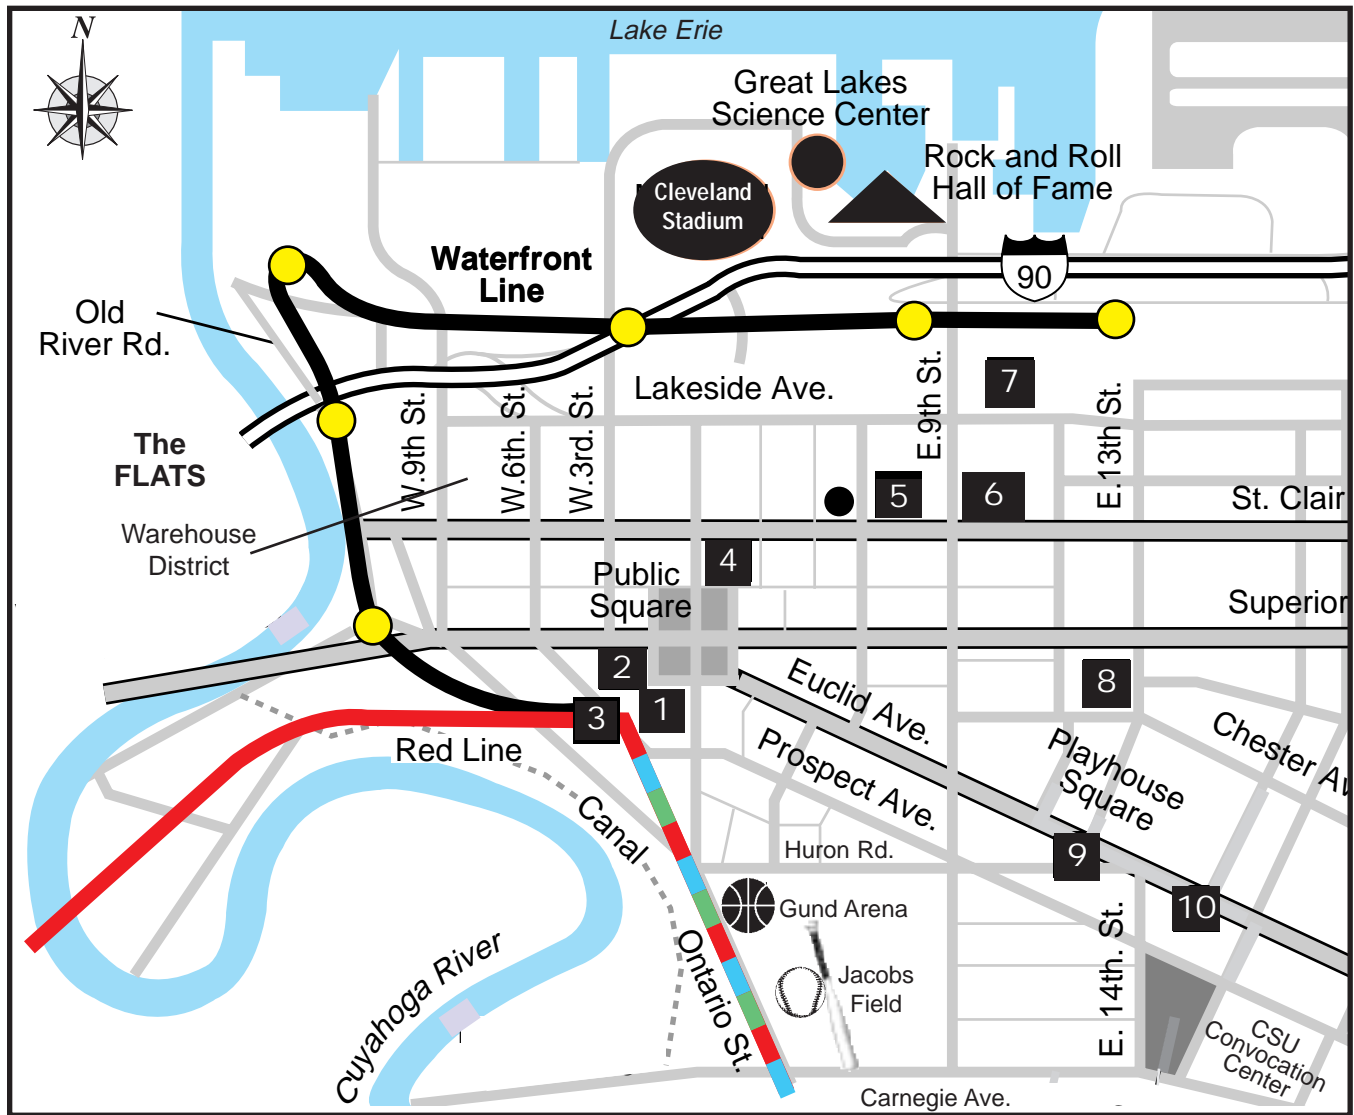

DOWNTOWN CLEVELAND

- | | |
|-----------------------------------|--|
| 1. Tower City Center-Retail Mall | 7. Holiday Inn Lakeside |
| 2. Renaissance Cleveland Hotel | 8. Embassy Suites Hotel |
| 3. Ritz-Carlton - Cleveland | 9. Wyndham Cleveland Hotel at Playhouse Square |
| 4. Marriott Society Center | 10. Comfort Inn |
| 5. Sheraton Cleveland City Centre | ● Cleveland Convention Center |
| 6. Galleria at Erieview | |